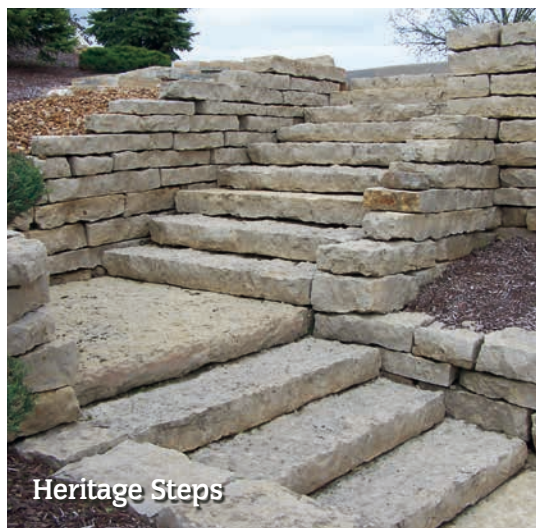

FDL Steppers / Flagstone

FDL Select Outcrop

Heritage Steps