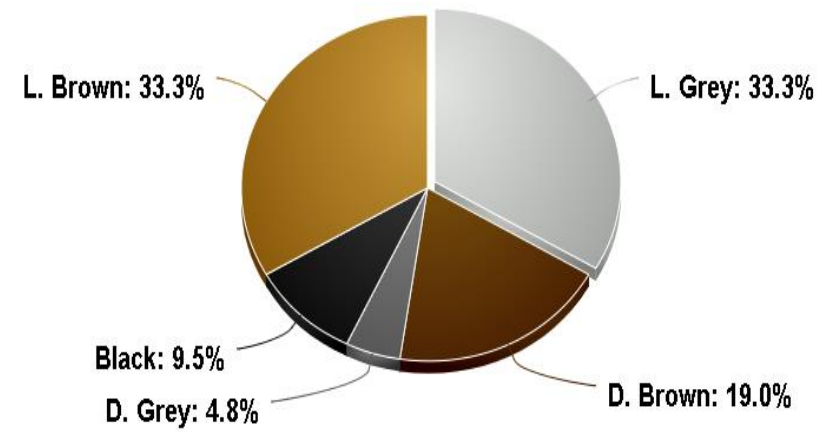

Color: Buckskin

Color: Chestnut

Color: Shenandoah

Color: Ohio Valley

Color: Quebec Run

Color: Oak Ridge

Color: Black Forest

Color: Silverado

Color: Kodiak

Color: Hudson Midnight

Color: New York Valley

Color: Copper Creek

Color: Hampton

Color: Autumn

Color: Appalachian

Color: Lafayette

Color: Buck's County

Color: Chesapeake

Color: Willow

Color: Chaulk Hill

Color: Quebec

Color: Savannah

Color: Roanoke

Color: Rusty Brown