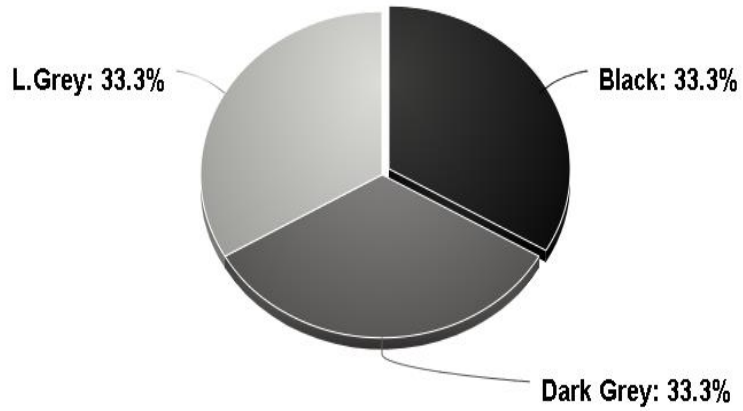

Color: Buckskin

Color: Chestnut

Color: Shenandoah

Color: Ohio Valley

Color: Quebec Run

Color: Oak Ridge

Color: Black Forest

Color: Silverado

Color: Kodiak

Color: Hudson Midnight

Color: New York Valley

Color: Copper Creek

Color: Hampton

Color: Autumn

Color: Appalachian

Color: Lafayette

Color: Buck's County

Color: Chesapeake

Color: Willow

Color: Chaulk Hill

Color: Quebec

Color: Savannah

Color: Roanoke

Color: Rusty Brown