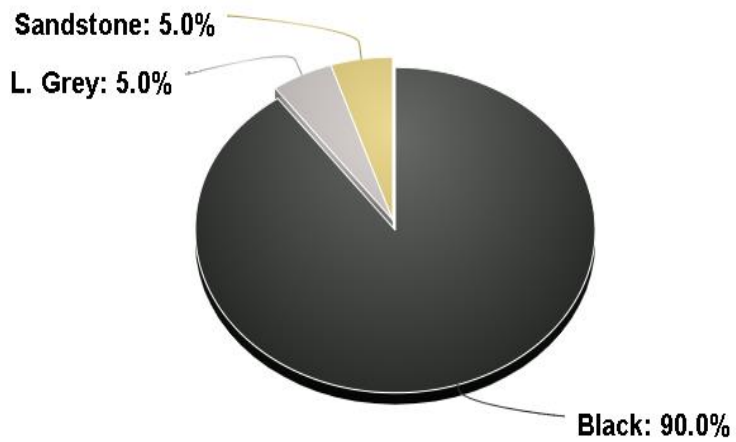

Color: Buckskin

Color: Chestnut

Color: Shenandoah

Color: Ohio Valley

Color: Quebec Run

Color: Oak Ridge

Color: Black Forest

Color: Silverado

Color: Kodiak

Color: Hudson Midnight

Color: New York Valley

Color: Copper Creek

Color: Hampton

Color: Autumn

Color: Appalachian

Color: Lafayette

Color: Buck's County

Color: Chesapeake

Color: Willow

Color: Chaulk Hill

Color: Quebec

Color: Savannah

Color: Roanoke

Color: Rusty Brown