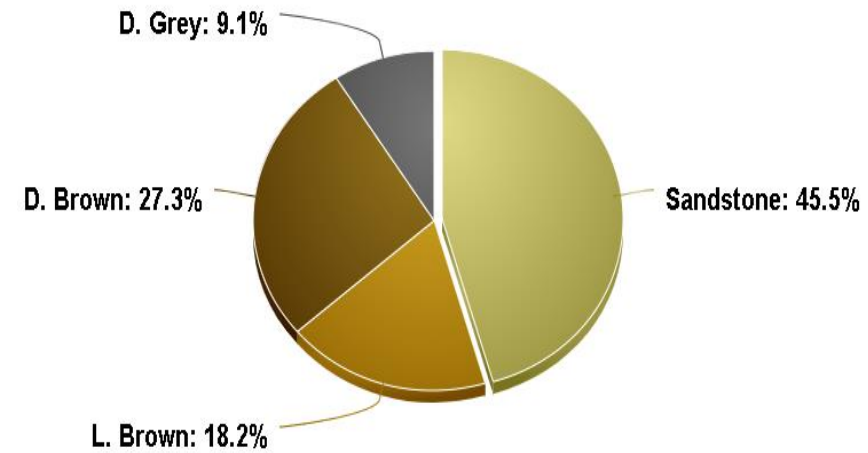

Color: Buckskin

Color: Chestnut

Color: Shenandoah

Color: Ohio Valley

Color: Quebec Run

Color: Oak Ridge

Color: Black Forest

Color: Silverado

Color: Kodiak

Color: Hudson Midnight

Color: New York Valley

Color: Copper Creek

Color: Hampton

Color: Autumn

Color: Appalachian

Color: Lafayette

Color: Buck's County

Color: Chesapeake

Color: Willow

Color: Chaulk Hill

Color: Quebec

Color: Savannah

Color: Roanoke

Color: Rusty Brown